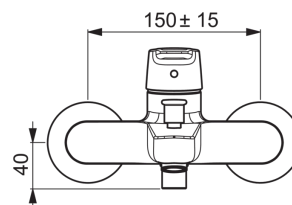

Type approvals

DVGW **NW-6506BP0361**
KIWA **K6116/06**
ItemTypeApprovalABP **PA-IX 29208/IDB**
ACS **16 ACC NY 205**