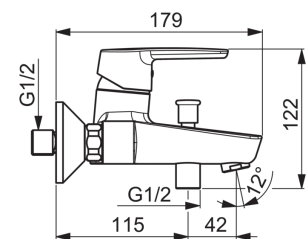

Type approvals

DVGW **NW-6506BP0361**
KIWA **K6116/06**
ItemTypeApprovalABP **PA-IX 29208/IDB**
ACS **16 ACC NY 205**