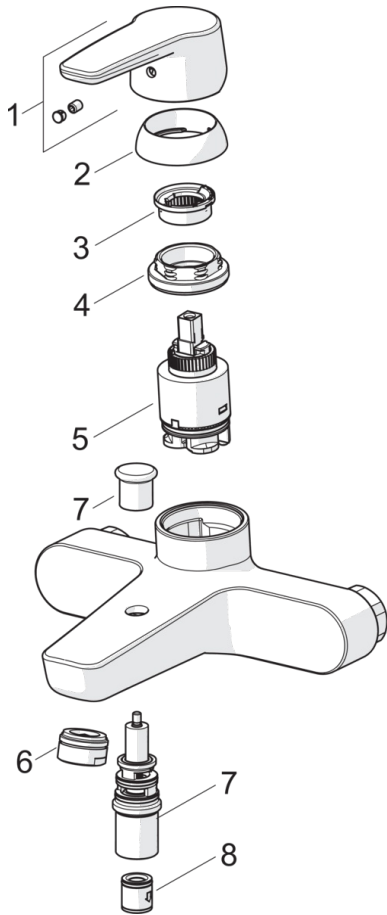

51442193 HANSAPOLO Bath and shower faucet

EAN: 4057304002939

- Bathroom
- Single-grip
- Chrome
- Fixed spout
- CASCADE® with aerated stream
- Lever with H+C symbol
- pull diverter
- limitation option for maximum flow-rate
- temperature limiter
- Non-return valve(s)
- body made of DZR brass

Technical data

Flow properties

Flow-rate at 300 kPa **0.33 / 0.32 l/s**

Technical properties

DN-size (nominal dimension) **DN15**
 Hot water supply **max. +80°C**
 Working pressure **50 - 1000 kPa**
 Connection size **G1/2**
 Installation width **CC150 ± 15 mm**

Regulations

EN standard **EN 817**
 Noise class **I (ISO 3822)**

Type approvals

DVGW **NW-6506BP0361**
 KIWA **K6116/06**
 ItemTypeApprovalABP **PA-IX 29208/IDB**
 ACS **16 ACC NY 205**

Spare parts

SP51442193

	Code
01	59914417
02	59912504
03	59912325
04	59913210
05	59913075
06	59911829
07	59912706
08	59905714