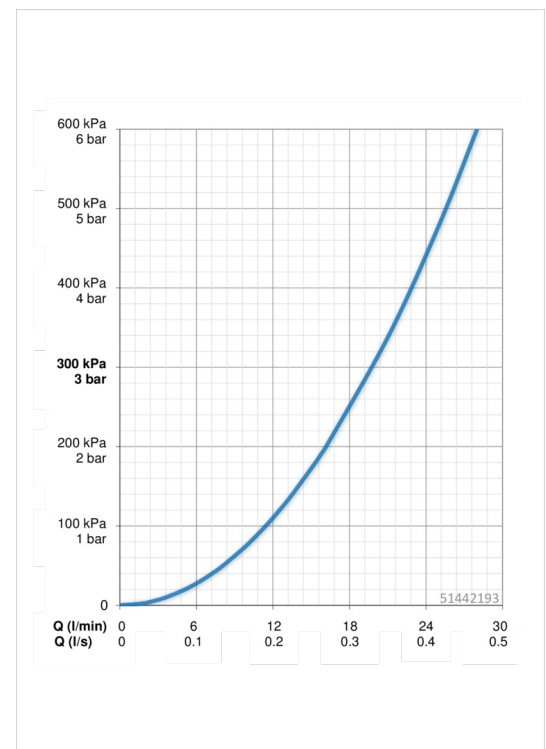

Type approvals

DVGW **NW-6506BP0361**
KIWA **K6116/06**
ItemTypeApprovalABP **PA-IX 29208/IDB**
ACS **16 ACC NY 205**